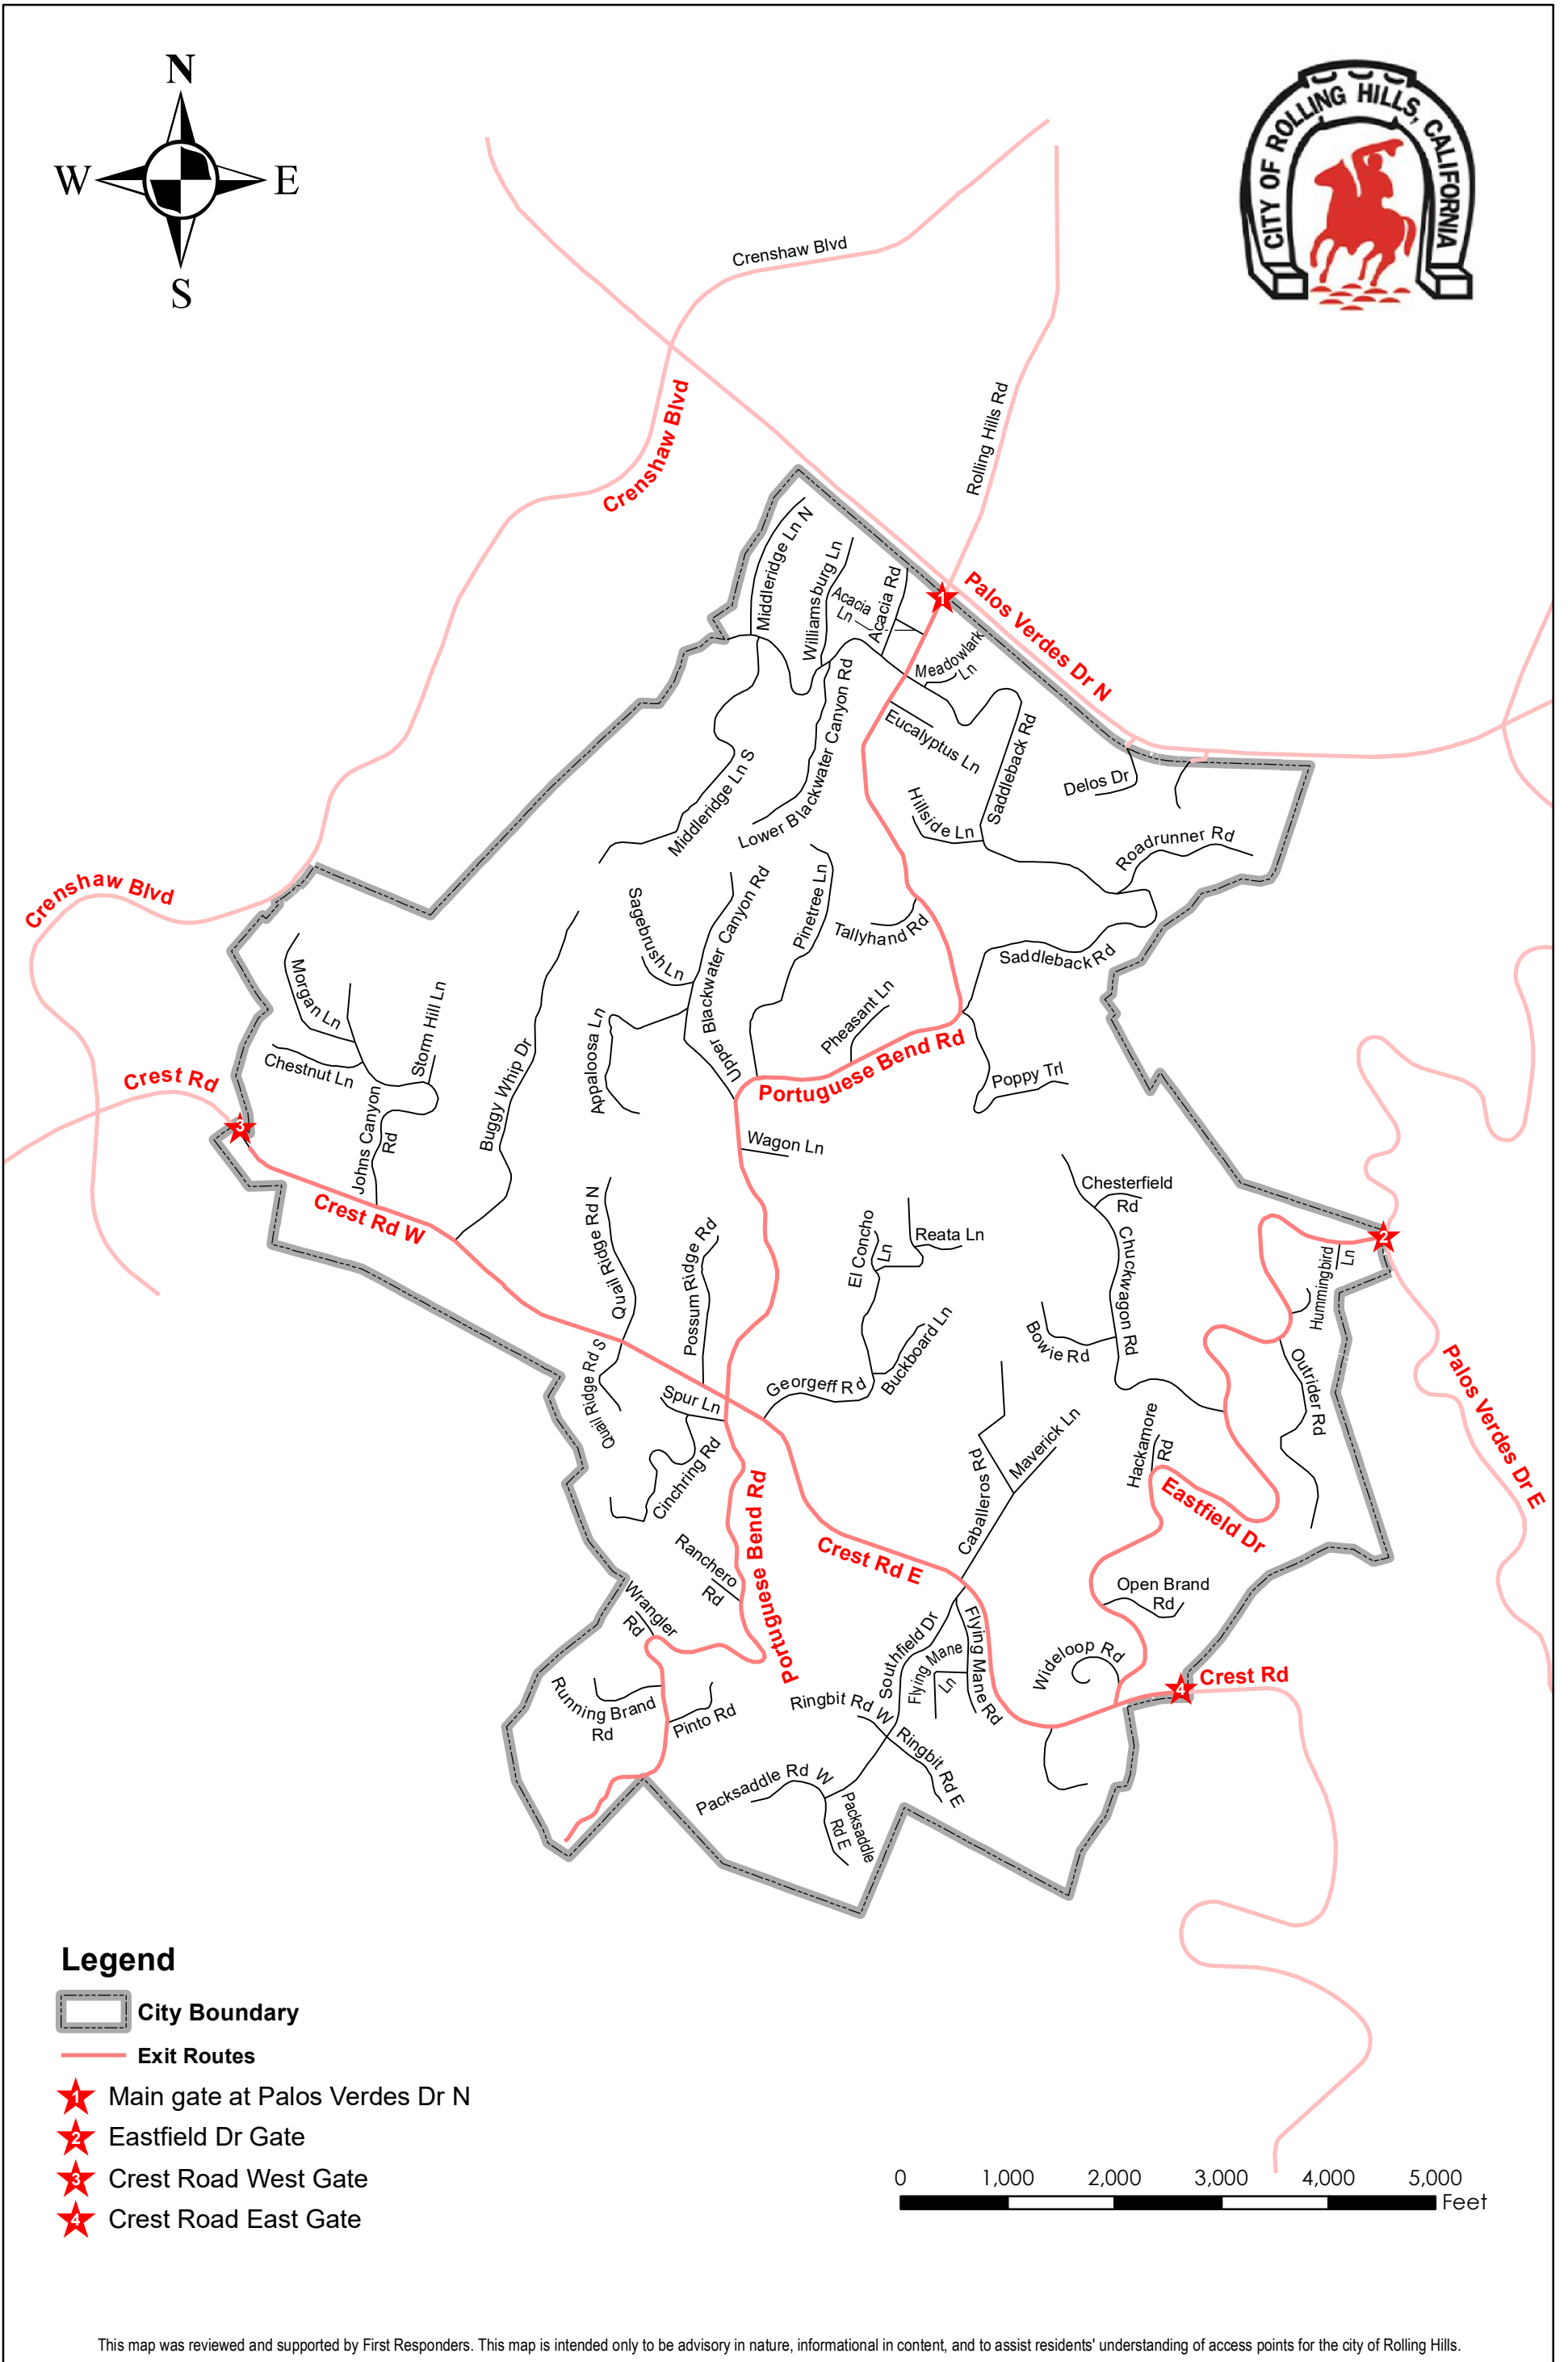

City of Rolling Hills

Ingress and Egress Map

Legend

-  City Boundary
-  Exit Routes
-  Main gate at Palos Verdes Dr N
-  Eastfield Dr Gate
-  Crest Road West Gate
-  Crest Road East Gate

This map was reviewed and supported by First Responders. This map is intended only to be advisory in nature, informational in content, and to assist residents' understanding of access points for the city of Rolling Hills.